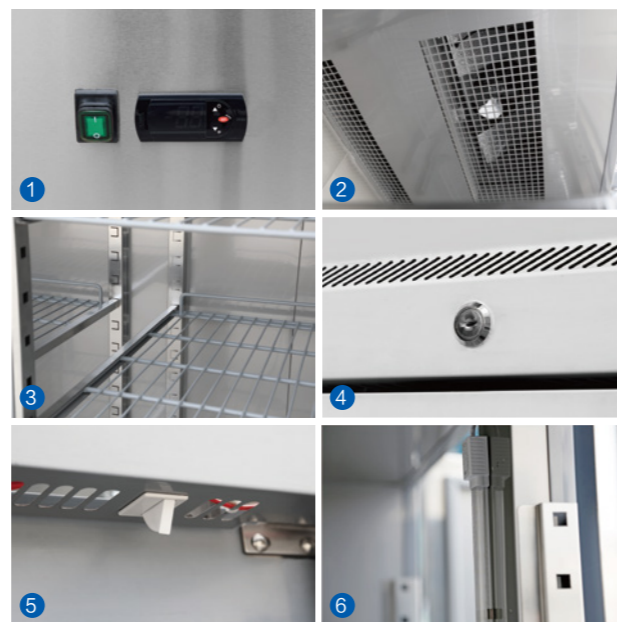

## 产品特点 Product features

- 材质采用不锈钢
- 风冷制冷方式
- 高密度发泡箱体
- 欧洲品牌电子温控器
- 欧洲品牌压缩机
- 自动除霜
- 带磁性门封条的自动回归门
- 可调节搁物架
- 可换玻璃门
- 可换子弹脚或脚轮
- 可定做Led 灯
- 冷冻型号门边框装发热丝,保持柜门不漏冷,不凝露

- Stainless steel structure
- Ventilated system
- High density insulation body
- Europe brand digital controller
- Europe brand compressor
- Automatic defrosting
- Self-closing door with magnetic gaskets
- Adjustable shelving
- Glass door is available
- Adjustable feet or castor is available
- Led light is available
- Freezer mode are added heating element in doorframe ,keep no fog around doorframe

## 产品细节 Product details

1. 欧洲品牌温控器
2. 大风机快速循环制冷
3. 上下可调节搁物架设计
4. 可以配备门锁
5. 门控灯光开关
6. LED灯光照明

1. Europe brand controller
2. Fan fast cycle refrigeration
3. Adjustable shelving design
4. Door locks can be equipped
5. Door lamp control switch
6. LED lighting